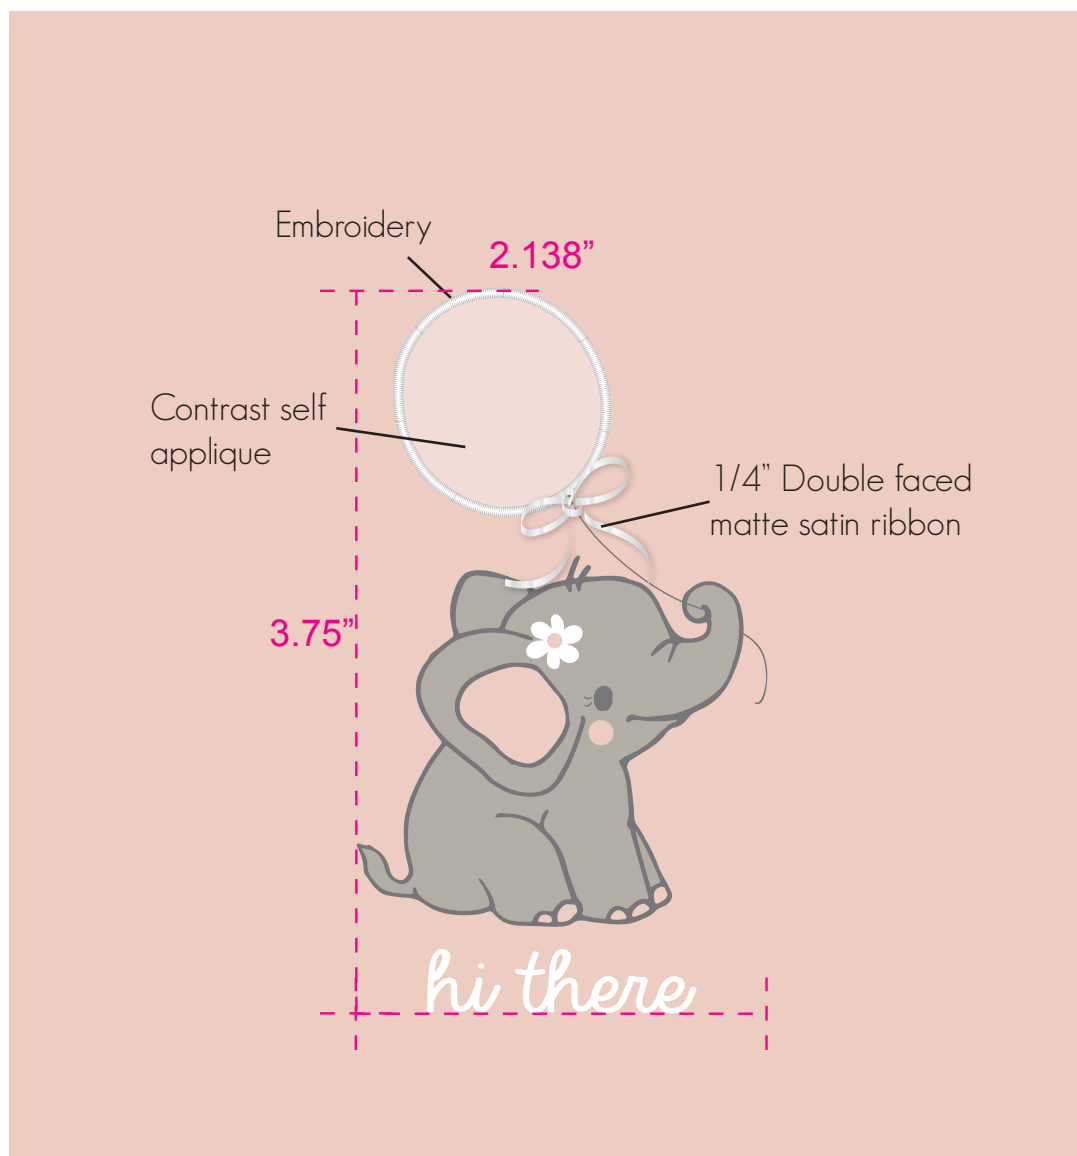

Details:

- * 100% Cotton Interlock GSM TBC
- * self binding along neckline and leg openings

OPTION 1

OPTION 2

MAIN BODY COLOUR:

PALE DOGWOOD
13-1404 TCX

Girl Ele Print
ARTWORK IS ACTUAL SIZE

Screen print with applique

APPLIQUE COLOUR:

ANGEL WING
11-1305 TCX

EMBROIDERY COLOUR:

EGRET
11-0103 TCX

PRINT COLOUR:

PALE DOGWOOD
13-1404 TCX

EGRET
11-0103 TCX

DOVE
15-0000 TCX

BRUSHED NICKEL
18-5102TCX

Girl Ele All Over Print
ARTWORK IS ACTUAL SIZE

Screen print with water based ink

PRINT COLOUR:

PALE DOGWOOD
13-1404 TCX

ANGEL WING
11-1305 TCX

EGRET
11-0103 TCX

DOVE
15-0000 TCX

BRUSHED NICKEL
18-5102TCX